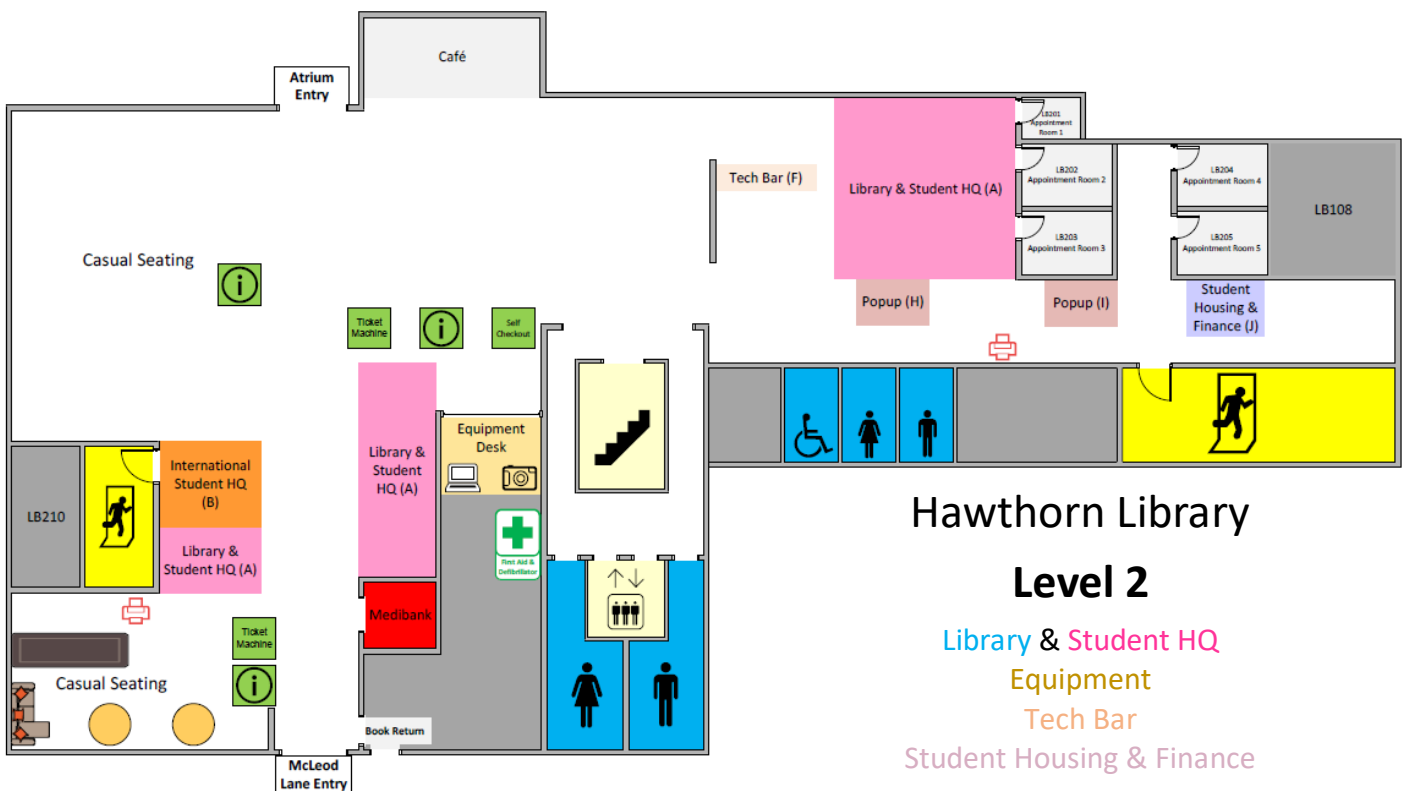

Swinburnne Library Map

Hawthorn Campus

LEVEL 1 COMPUTER AREAS

- | <u>WEST</u> | <u>EAST</u> |
|--|--|
| Macs:
LB1W-MAC-001 - LB1W-MAC-025 | Macs:
LB1E-MAC-001 - LB1E-MAC-020 |
| Business:
LB1W-BUS-059 - LB1W-BUS-100 | ICT:
LB1E-ICT-001 - LB1E-ICT-016 |
| Engineering:
LB1W-ENG-023 - LB1W-ENG-090 | General:
LB1E-GEN-017 - LB1E-GEN-044 |
| Design:
LB1W-DES-001 - LB1W-DES-022 | Quick print:
LB1E-PRINT-001 - LB1E-PRINT-007 |
| ICT
LB1W-ICT-101 - LB1W-ICT-116 | |
| General:
LB1W-GEN-091 - LB1W-GEN-096 | |
| Quick print:
LB1W-PRINT-001 - LB1W-PRINT-005 | |

Latelab Hours

<u>Croydon</u>	<u>Hawthorn</u>	<u>Wantirna</u>
Mon-Fri 7am-9:30pm	7 Days 24 Hours	Mon-Fri 7am-9:30pm
Sat 8am-6pm		Sat 8am-6pm

Hawthorn Library

Level 2

- Library & Student HQ
- Equipment
- Tech Bar
- Student Housing & Finance