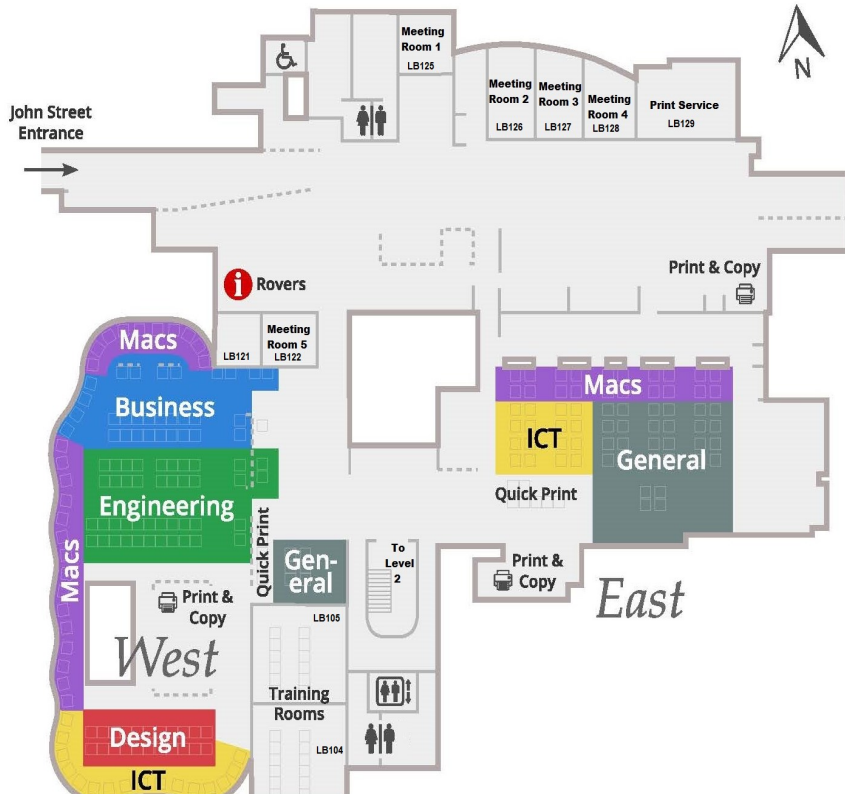

Swinburnne Library Map

Hawthorn Campus

LEVEL 1 COMPUTER AREAS

- | <u>WEST</u> | <u>EAST</u> |
|--|--|
| Macs:
LB1W-MAC-001 - LB1W-MAC-025 | Macs:
LB1E-MAC-001 - LB1E-MAC-020 |
| Business:
LB1W-BUS-059 - LB1W-BUS-100 | ICT:
LB1E-ICT-001 - LB1E-ICT-016 |
| Engineering:
LB1W-ENG-023 - LB1W-ENG-090 | General:
LB1E-GEN-017 - LB1E-GEN-044 |
| Design:
LB1W-DES-001 - LB1W-DES-022 | Quick print:
LB1E-PRINT-001 - LB1E-PRINT-007 |
| ICT
LB1W-ICT-101 - LB1W-ICT-116 | |
| General:
LB1W-GEN-091 - LB1W-GEN-096 | |
| Quick print:
LB1W-PRINT-001 - LB1W-PRINT-005 | |

Latelab Hours

<u>Croydon</u>	<u>Hawthorn</u>	<u>Wantirna</u>
Mon-Fri 7am-9:30pm	7 Days 24 Hours	Mon-Fri 7am-9:30pm
Sat 8am-6pm		Sat 8am-6pm

Hawthorn Library

Level 2

- Library & Student HQ
- Equipment
- Tech Bar
- Student Housing & Finance